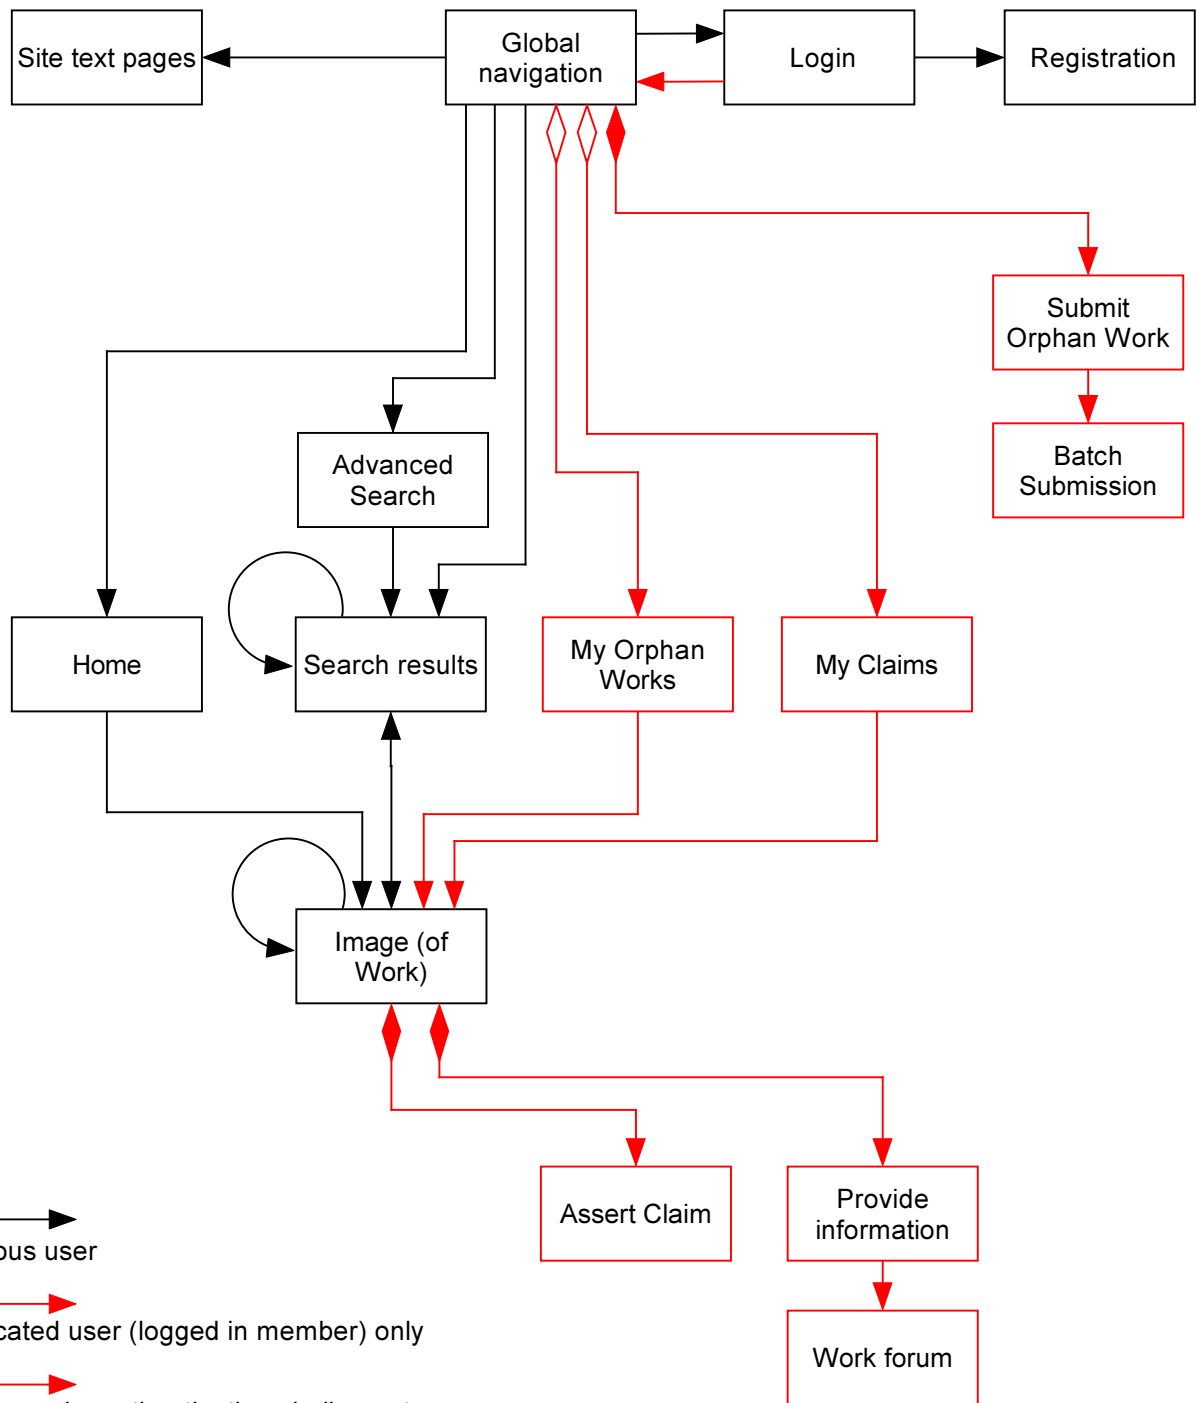

MILE Orphan Works website
Navigation map
V1.2 18/10/2007

- 
 Anonymous user
- 
 Authenticated user (logged in member) only
- 
 Link will provoke authentication challenge to anonymous user
- 
 Link only available to users with appropriate authorisation